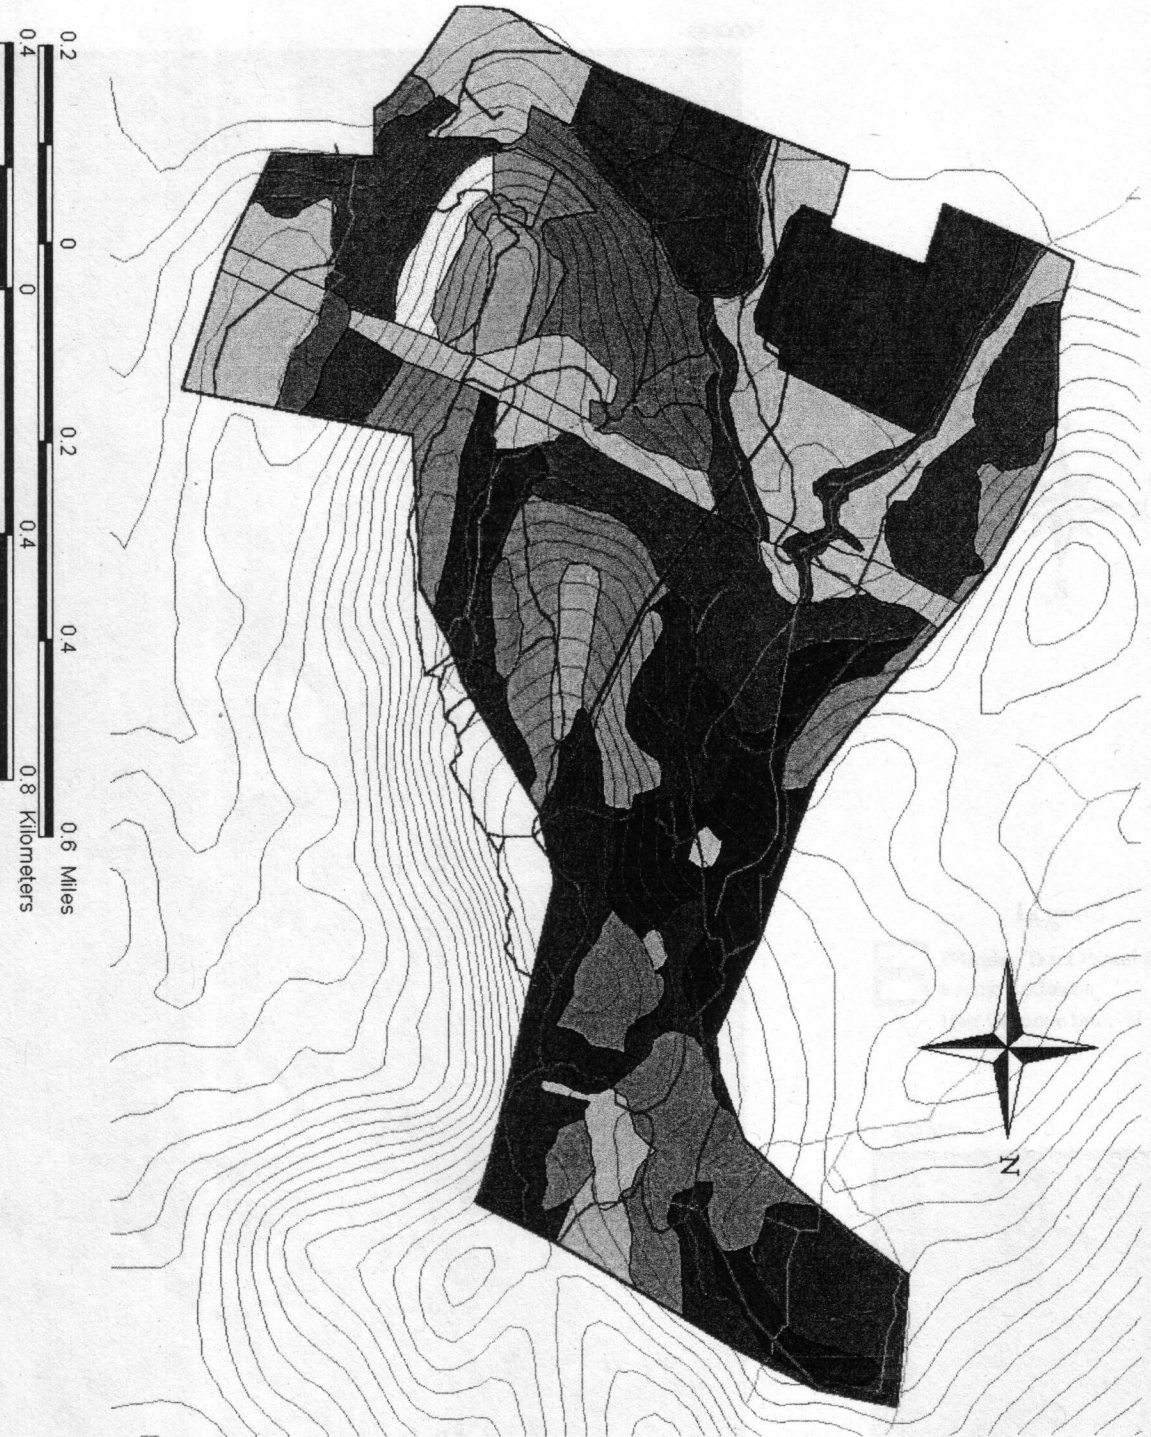

# Current Conditions

## WHEELER and FARM BUREAU TRACTS

Richmond, VT.

LIA Consulting Team

1:8,000

May 2002

- Legend**
- Wheeler and Farm Bureau Tracts
  - ~ Contour lines (10m)
  - ~ Trails
  - ~ Stream
  - Current Conditions**
  - Active Agriculture
  - Active use
  - Alder Swamp
  - Birch Aspen Forest
  - Birch Swamp
  - Black Locust and Red Pine Forest
  - Dry Oak Forest
  - Hemlock Northern Hardwood Forest
  - Mixed Conifer Plantation
  - Northern Hardwood Forest
  - Northern Hardwood Talus Woodland
  - Old Field
  - Red Oak Northern Hardwood
  - Red Pine Plantation
  - Rich Northern Hardwood Forest
  - Riparian
  - Shrubland/Poweline
  - Temperate Acidic Outcrop
  - White Pine
  - White Pine Northern Hardwood Forest

All Boundaries are Provisional  
 Data Sources:  
 Streams and DEM provided by  
 Vermont Center for Geographic Information.  
 Map Created by LIA Consulting Team

Figure 7