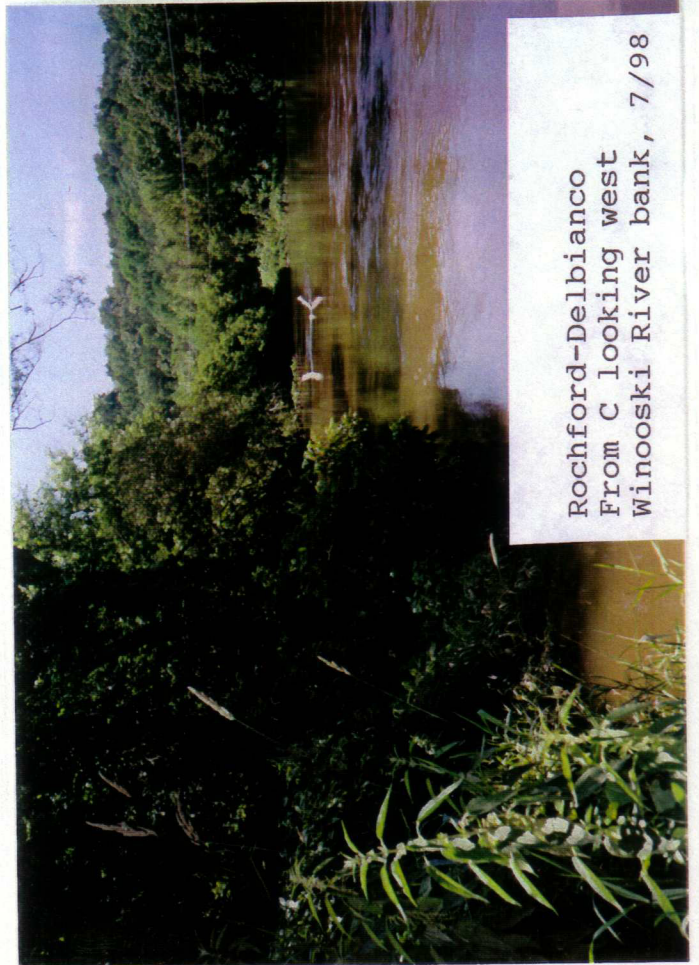

ROCHFORD-DELBIANCO PRESERVE
APPENDIX 8
PHOTOGRAPHS

Rochford-Delbianco
From A looking west
East cornfield, 7/98

Rochford-Delbianco
From D looking east
West cornfield, 7/98

Rochford-Delbianco
From B looking north
Trail to river, 7/98

Rochford-Delbianco
From C looking west
Winooski River bank, 7/98

ROCHFORD-DELBIANCO PRESERVE
APPENDIX 8
PHOTO LOCATION MAP

Richmond Land Trust
Rochford-Delbianco Preserve
Richmond, Vermont
Scale: 1 inch = 250 feet
Contour Interval: 20 feet
Letters: Photo Locations