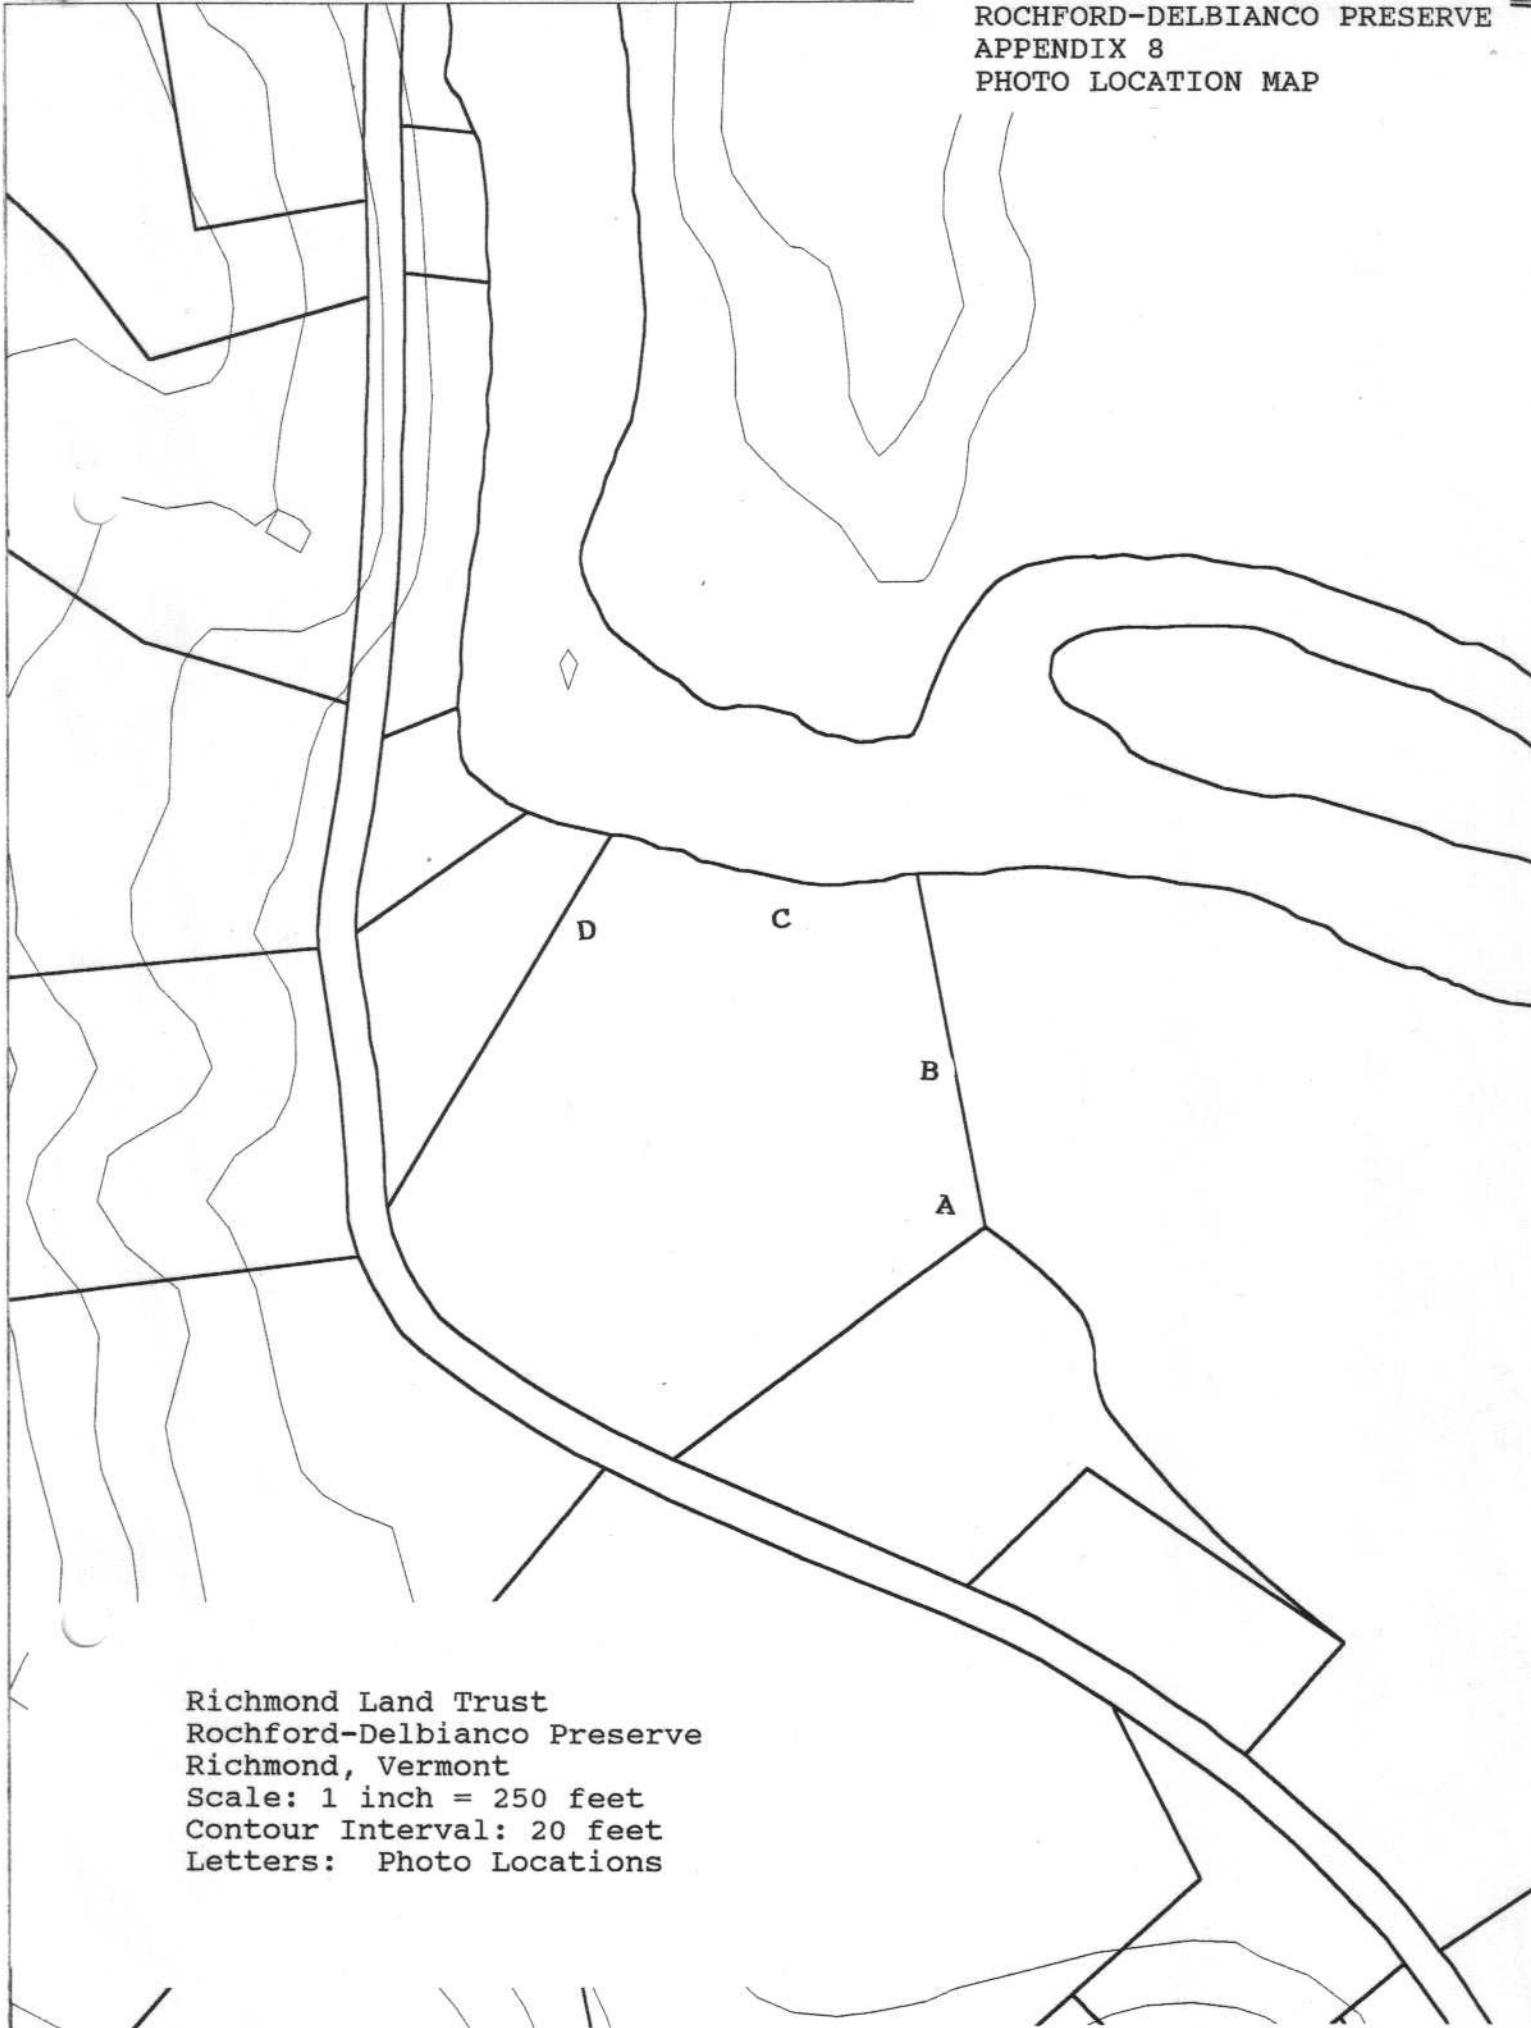

ROCHFORD-DELBIANCO PRESERVE
APPENDIX 8
PHOTOGRAPHS

Rochford-Delbianco
From A looking west
East cornfield, 7/98

Rochford-Delbianco
From D looking east
West cornfield, 7/98

Rochford-Delbianco
From B looking north
Trail to river, 7/98

Rochford-Delbianco
From C looking west
Winooski River bank, 7/98

ROCHFORD-DELBIANCO PRESERVE
APPENDIX 8
PHOTO LOCATION MAP

Richmond Land Trust
Rochford-Delbianco Preserve
Richmond, Vermont
Scale: 1 inch = 250 feet
Contour Interval: 20 feet
Letters: Photo Locations