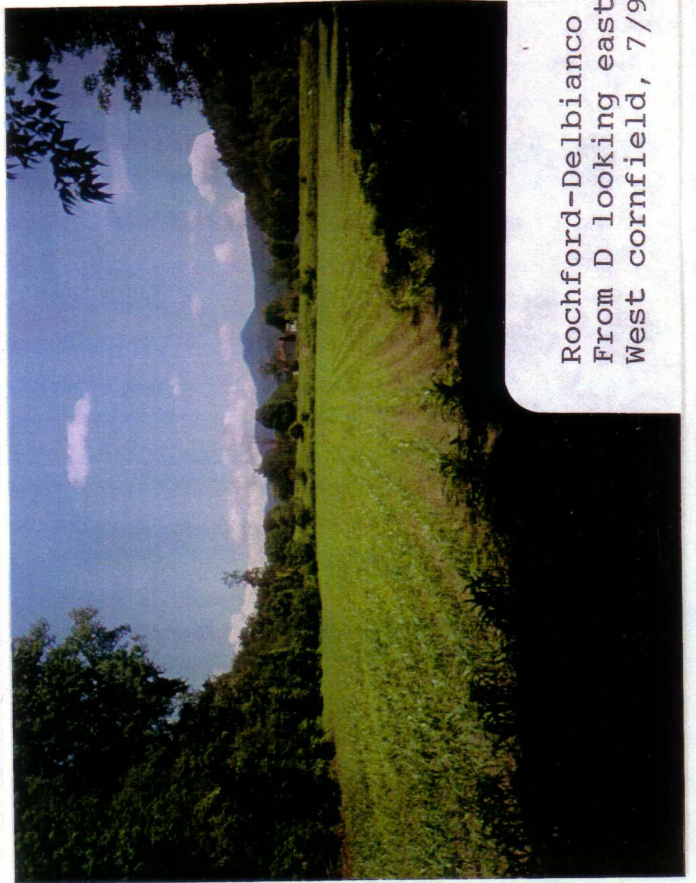

ROCHFORD-DELBIANCO PRESERVE
APPENDIX 8
PHOTOGRAPHS

Rochford-Delbianco
From A looking west
East cornfield, 7/98

Rochford-Delbianco
From D looking east
West cornfield, 7/98

Rochford-Delbianco
From B looking north
Trail to river, 7/98

Rochford-Delbianco
From C looking west
Winooski River bank, 7/98

ROCHFORD-DELBIANCO PRESERVE
APPENDIX 8
PHOTO LOCATION MAP

Richmond Land Trust
Rochford-Delbianco Preserve
Richmond, Vermont
Scale: 1 inch = 250 feet
Contour Interval: 20 feet
Letters: Photo Locations