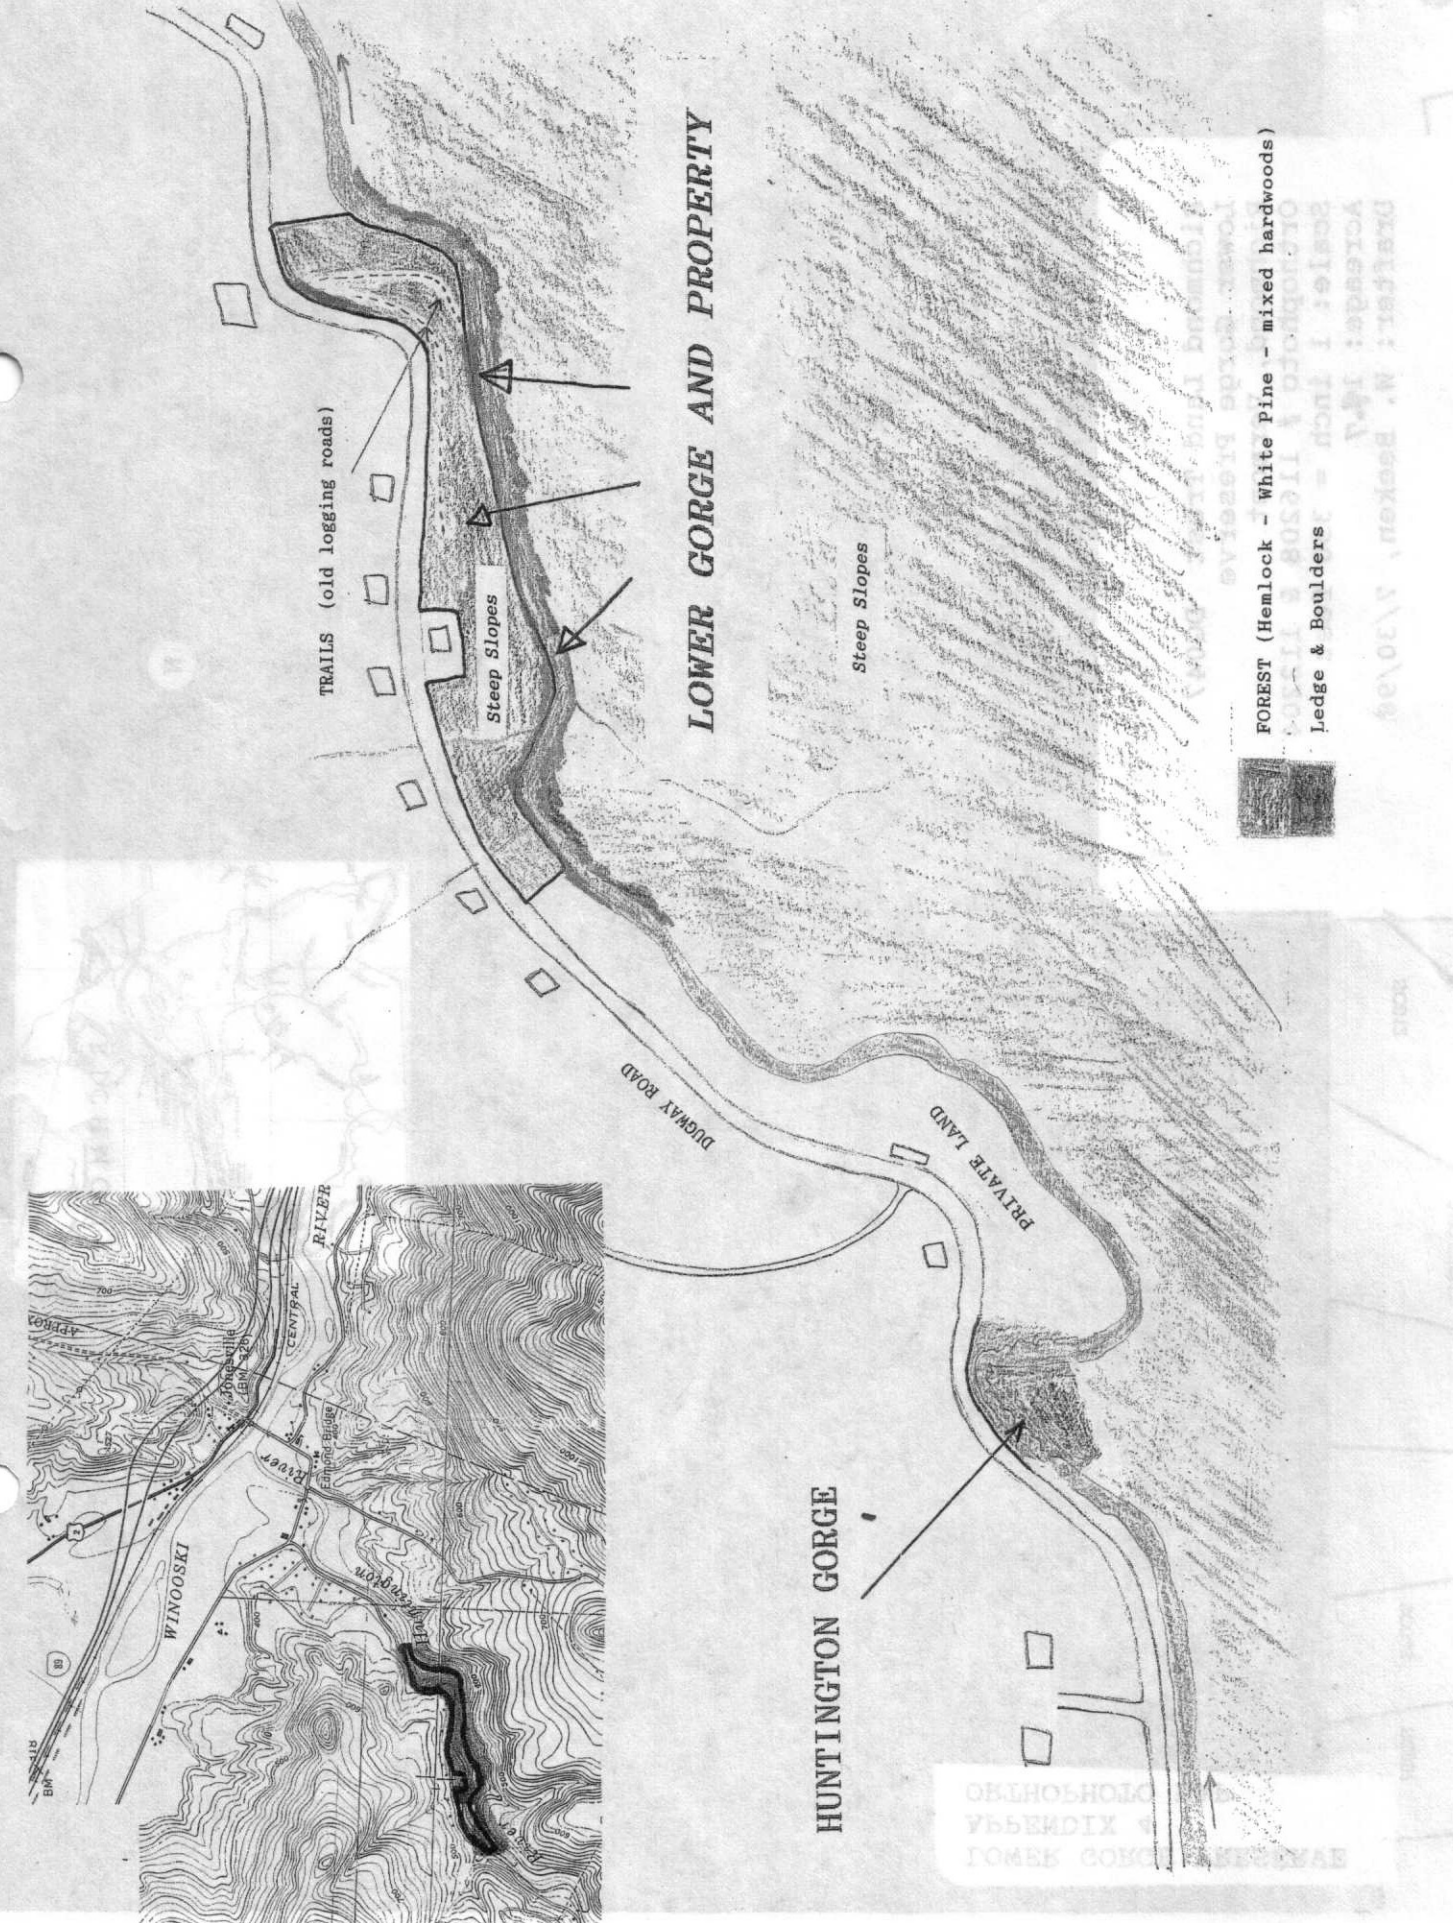

LOWER GORGE PRESERVE
 APPENDIX 4
 SITE MAP

Drafted: W. Becken, 2/30/89
 Acreage: 14.4
 Scale: 1 inch = 300 feet
 Lower Gorge Preserve
 FOREST (Hemlock - White Pine - mixed hardwoods)
 Ledge & Boulders

ОБЛНОГО
 УБЕНДИХ
 ГОМЕК СОВО