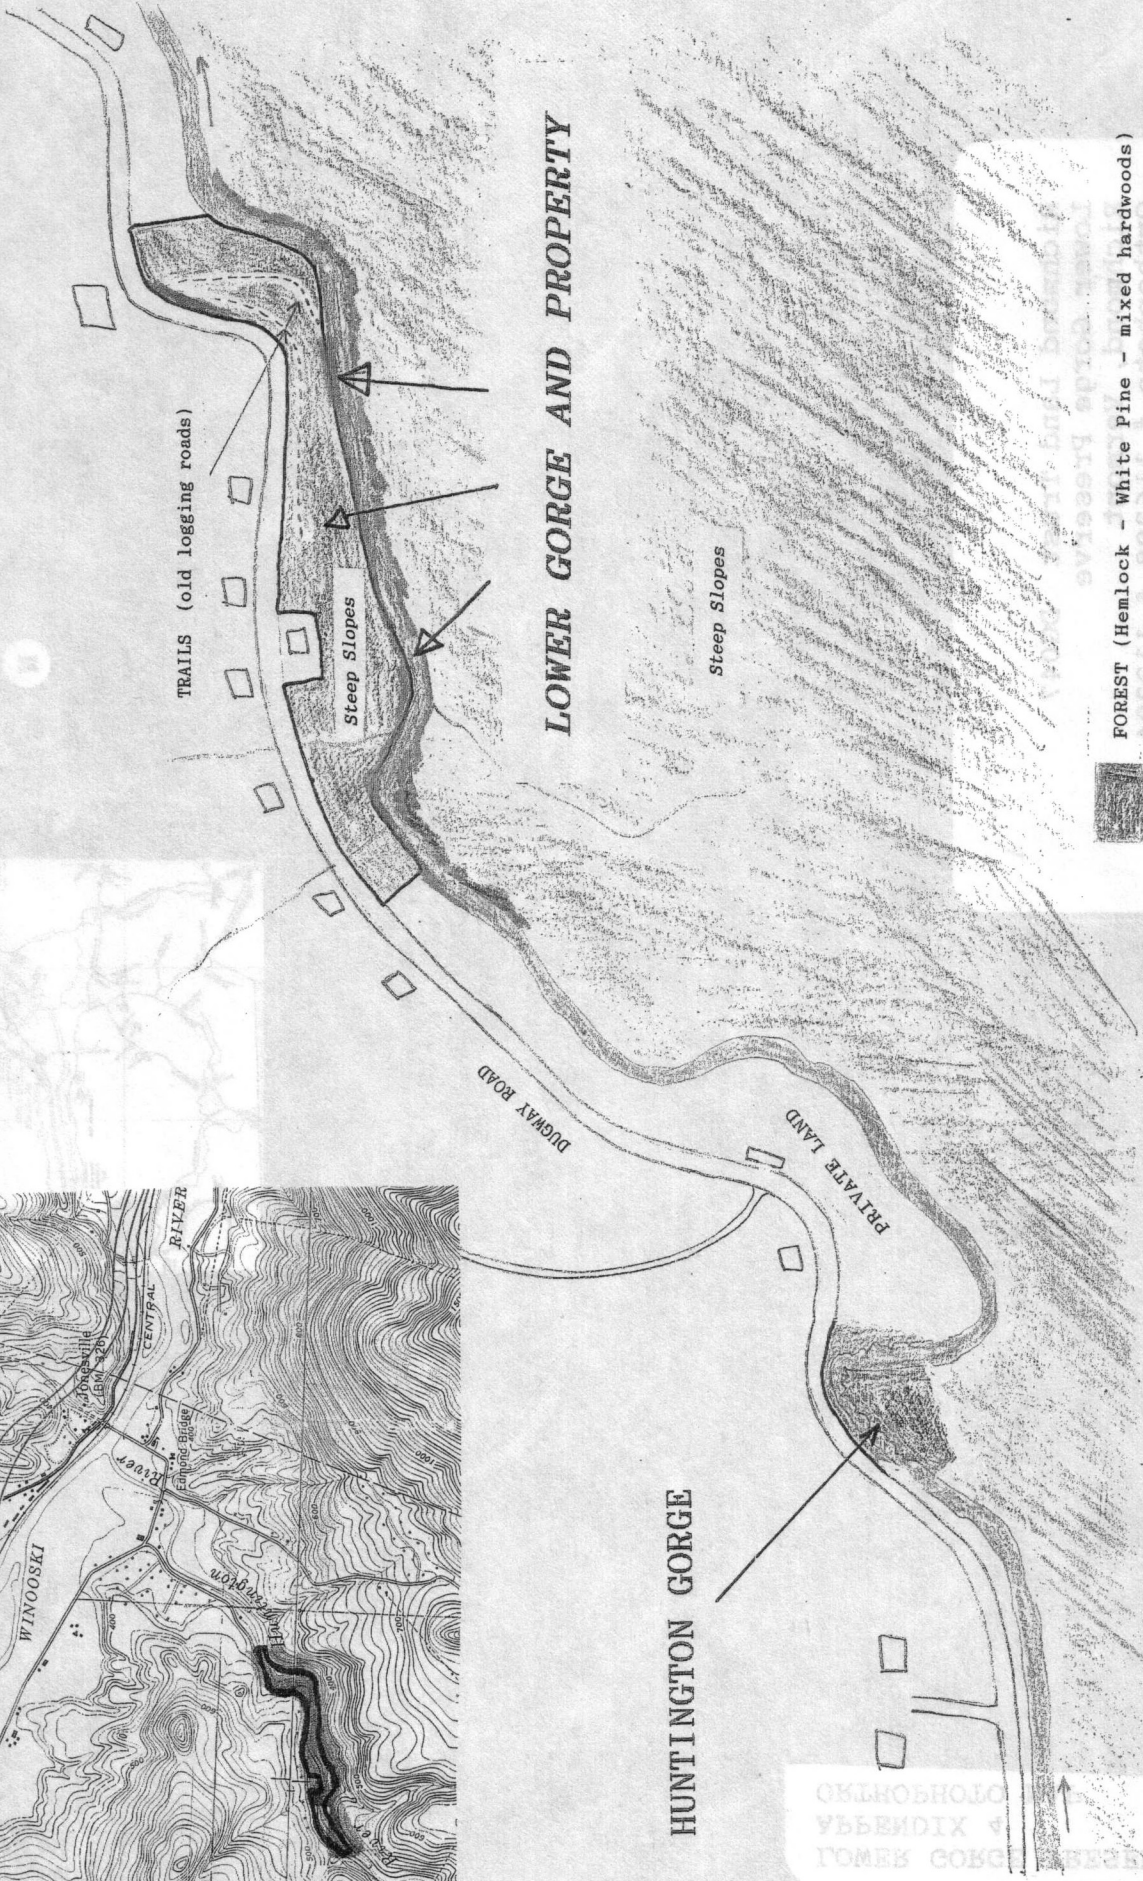

LOWER GORGE PRESERVE
 APPENDIX 4
 SITE MAP

Dr. Robert W. Becken, 1/30/33
 Yards: 1/4
 Scale: 1 inch = 300 feet
 Forest (Hemlock - White Pine - mixed hardwoods)
 Ledge & Boulders

HUNTINGTON GORGE

LOWER GORGE AND PROPERTY