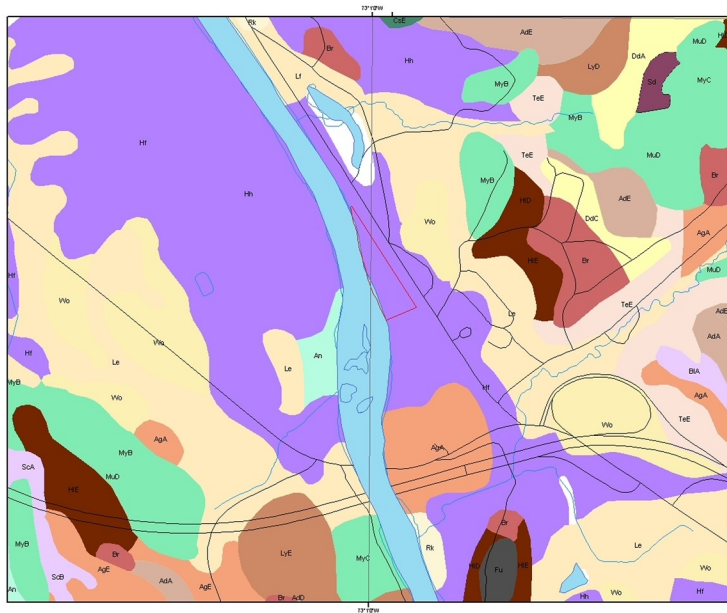

Donovan Parcel Soils

Richmond Land Trust
Conservation Areas